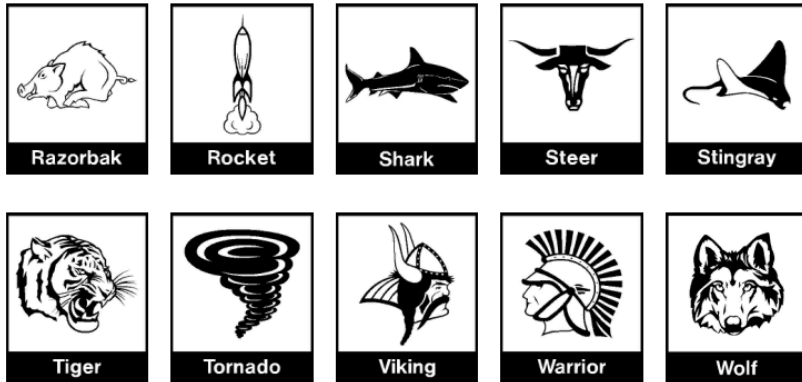

BRICK PATHWAY SYMBOLS - Mascots, Page 7