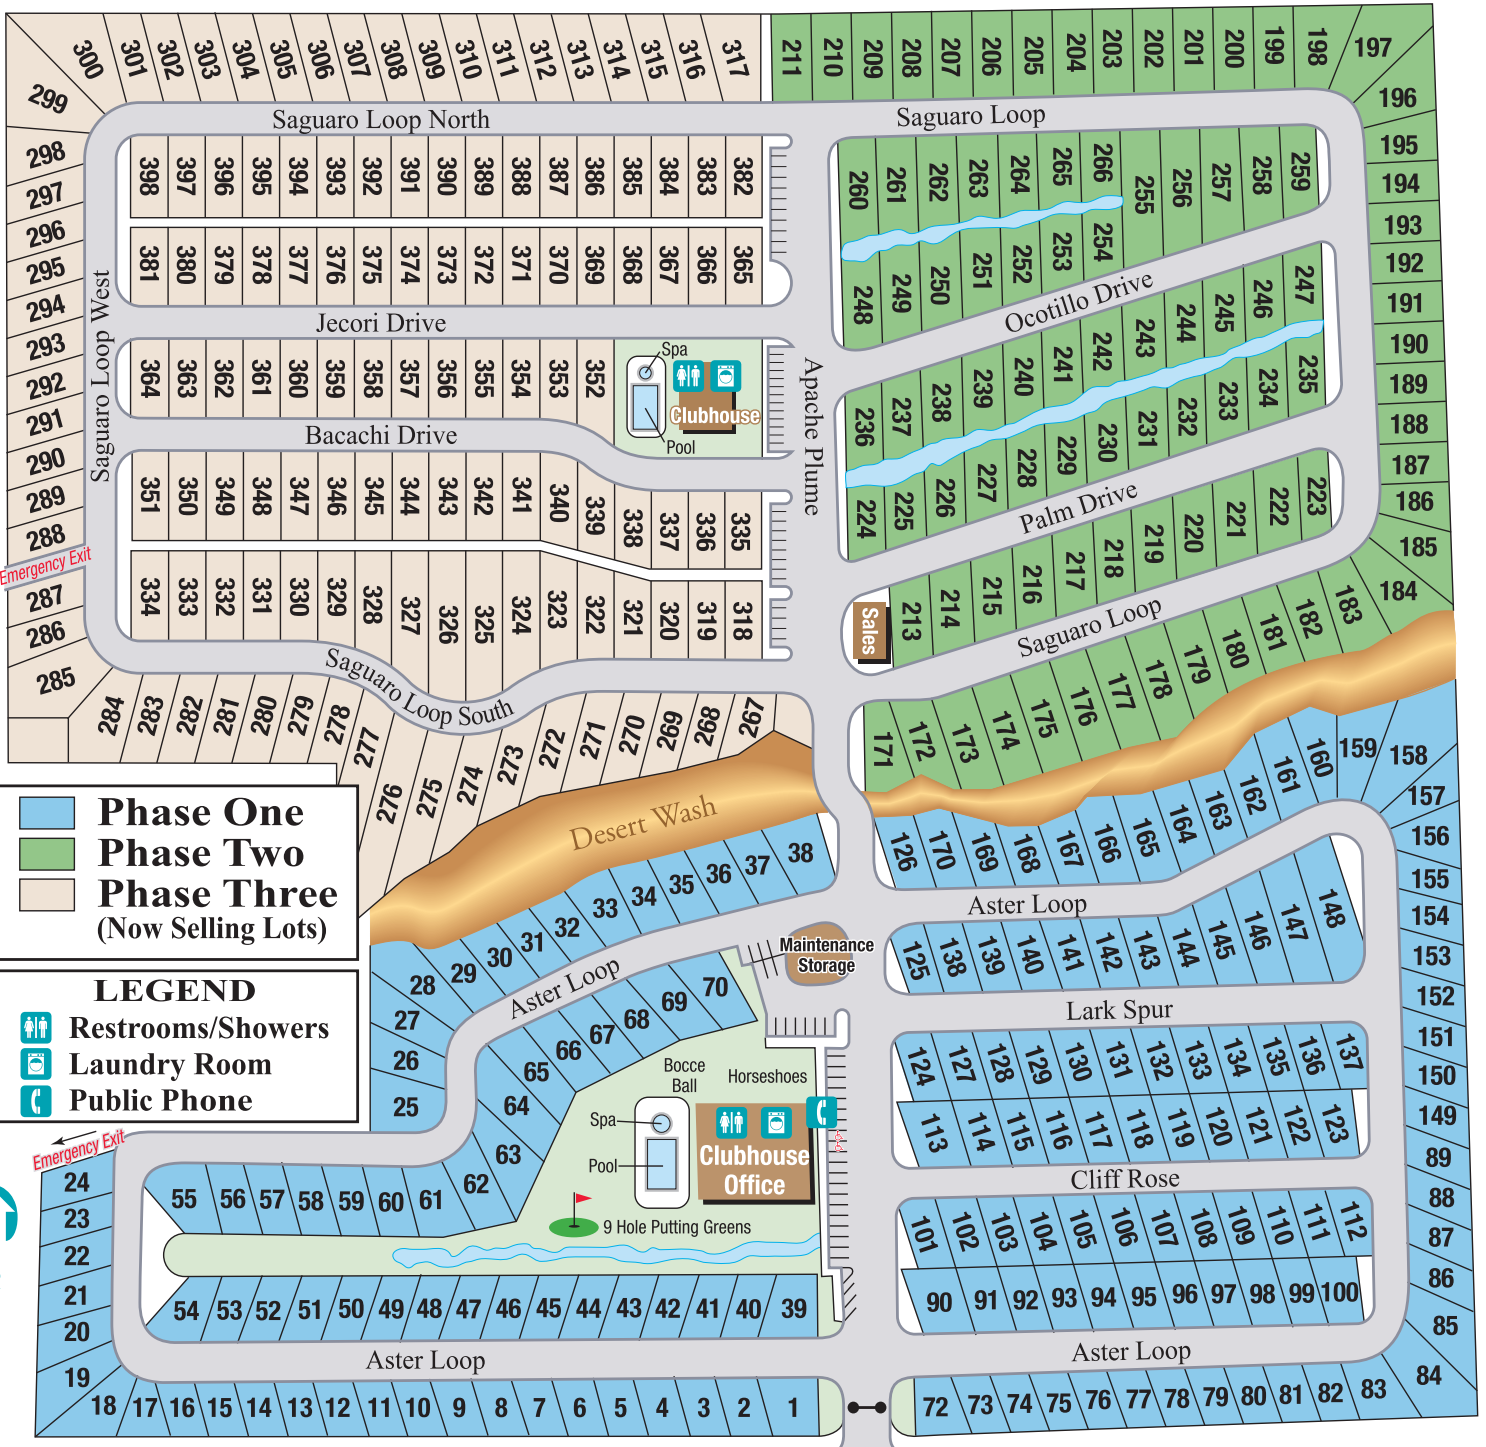

1905 Victoria Farms Road | Lake Havasu City, AZ 86404

The Premier RV Resort in the Colorado River Valley

Phase One
Phase Two
Phase Three
 (Now Selling Lots)

LEGEND

- Restrooms/Showers
- Laundry Room
- Public Phone

Victoria Farms Rd.

All Rights Reserved ©

PHASE I AND II COMPLETELY SOLD OUT!! HURRY FOR BEST SELECTION!!